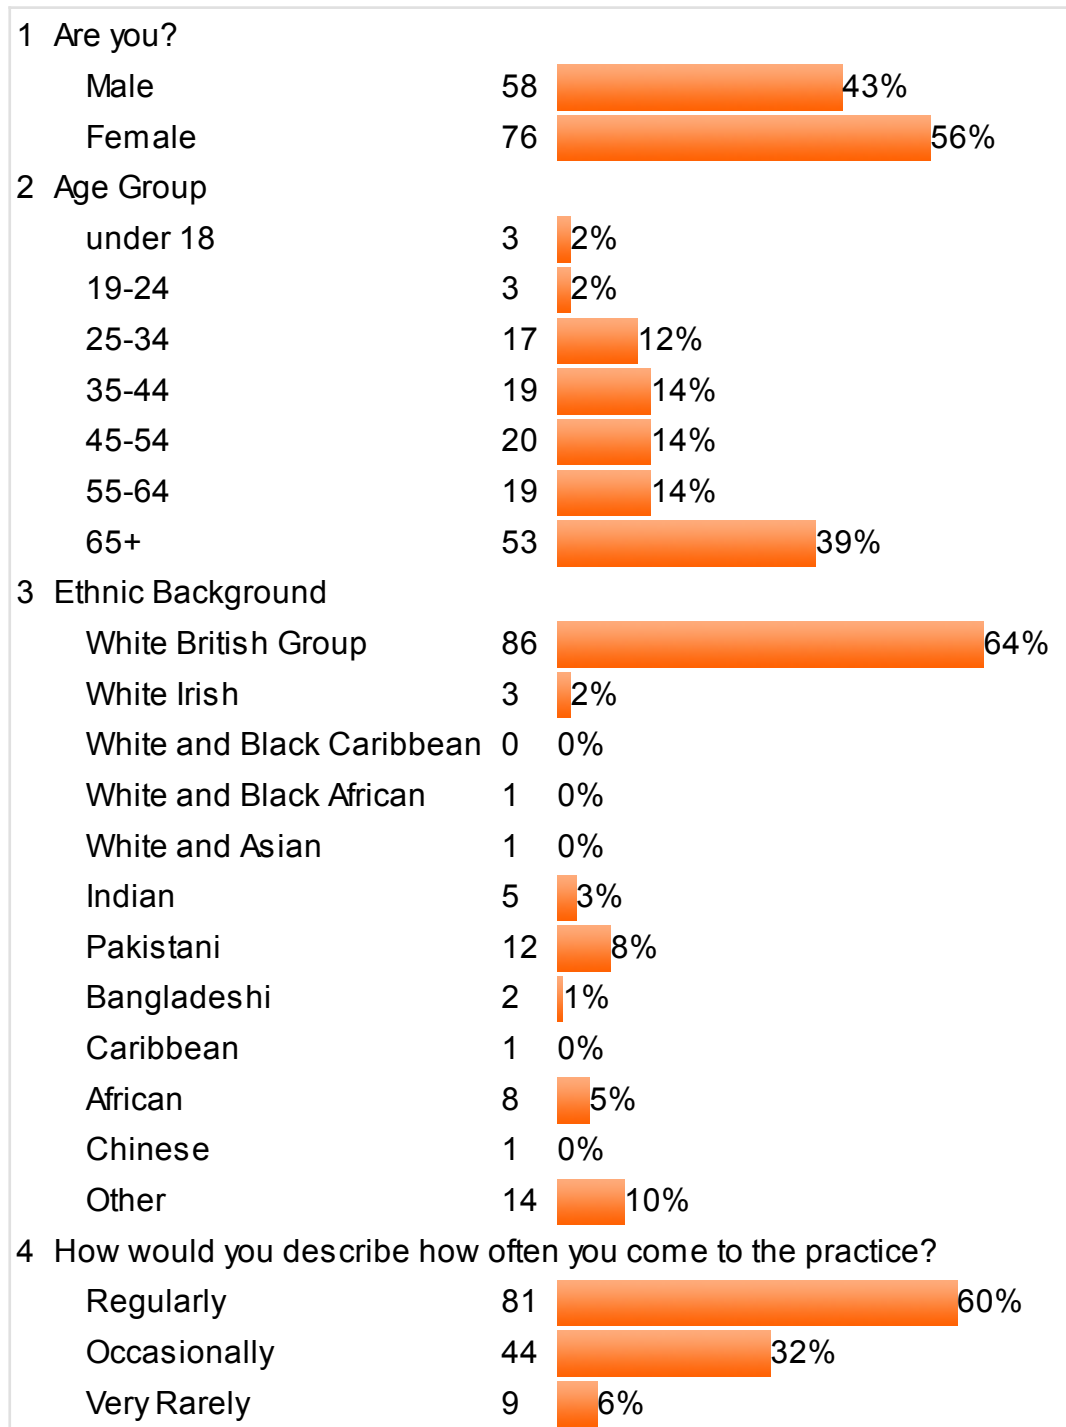

Current PRG Profile

You may be interested in the current profile of PRG members:

Total responses: 135

[Go back](#)